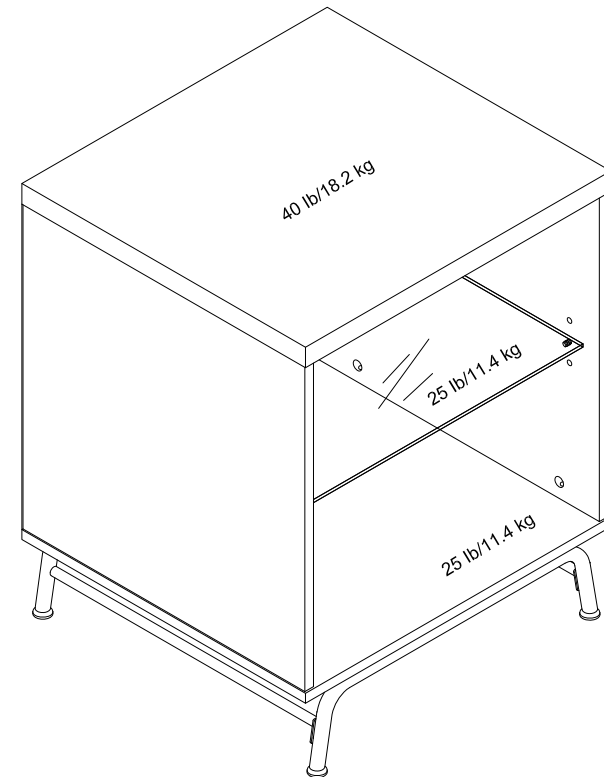

7997013COM - End Table

Finish: White/Black

Wood Breakdown:
MDF 5%, PB 95%,
Total storage: 20.02 cubic feet

Overall Product Size:
21" W × 19.625" D × 26" H
53.3cm W × 49.8cm D × 66cm H

Maximum Weight Capacities
Unit Weight: 33.8lbs. (15.37kg)