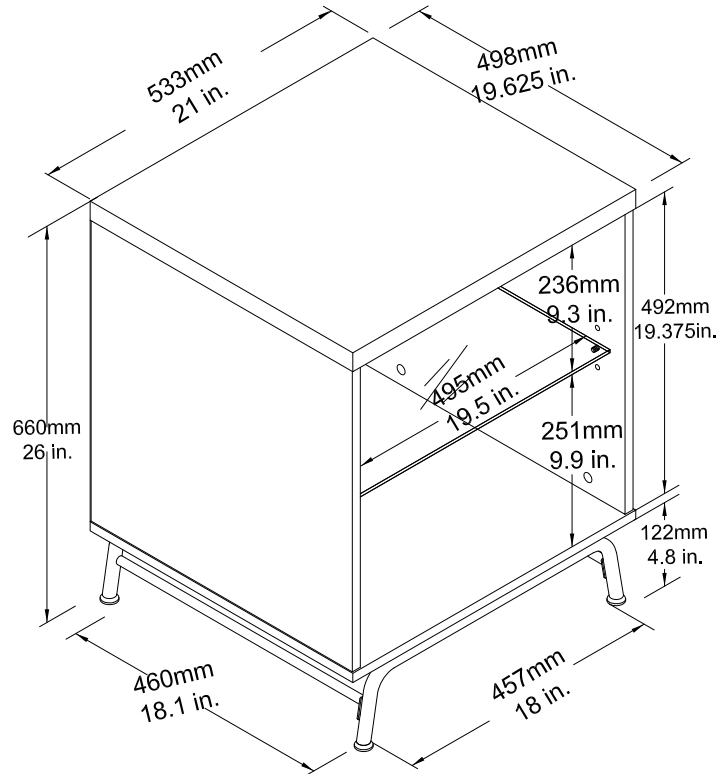

7997013COM - End Table

Finish: White/Black

Wood Breakdown:
MDF 5%, PB 95%,
Total storage: 20.02 cubic feet

Overall Product Size:
21" W × 19.625" D × 26" H
53.3cm W × 49.8cm D × 66cm H

Maximum Weight Capacities
Unit Weight: 33.8lbs. (15.37kg)